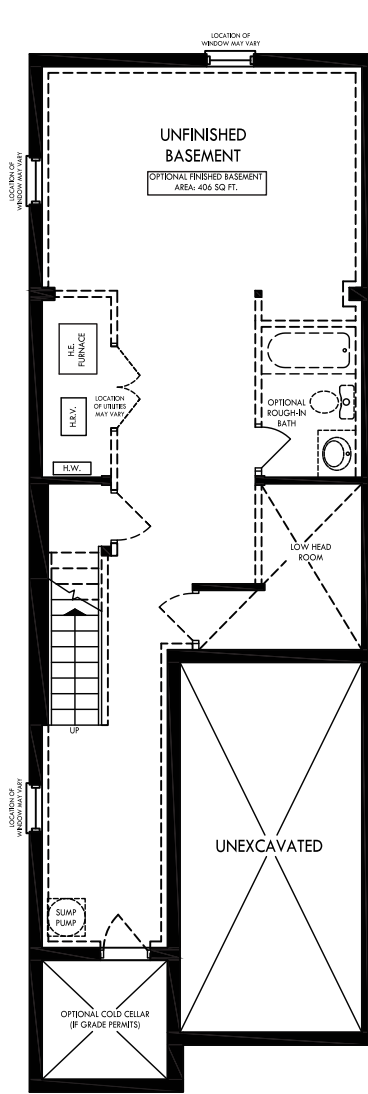

Elevation C and D

Elevation A and B

PROUDLY
BUILT BY

COUNTRYGREEN
HOMES

The Duke

From
1,570 sq.ft.

All plans and dimensions are approximate and subject to change at the discretion of the Vendor. Actual useable floor space may vary from stated floor area. E. & O.E.

The Duke

From **1,570 sq.ft.**

BASEMENT

MAIN FLOOR

SECOND FLOOR

OPTIONAL SECOND FLOOR

All plans and dimensions are approximate and subject to change at the discretion of the Vendor. Actual useable floor space may vary from stated floor area. E. & O.E.