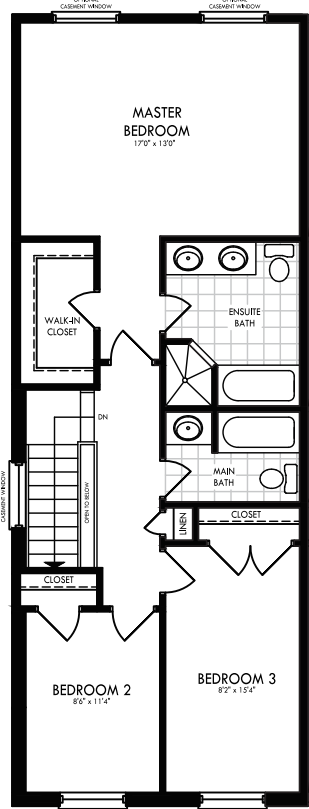

Elevation C and D

Elevation A and B

PROUDLY
BUILT BY

COUNTRYGREEN
HOMES

The Duke

From
1,570 sq.ft.

All plans and dimensions are approximate and subject to change at the discretion of the Vendor. Actual useable floor space may vary from stated floor area. E. & O.E.

The Duke

From **1,570 sq.ft.**

BASEMENT

MAIN FLOOR

SECOND FLOOR

OPTIONAL SECOND FLOOR

All plans and dimensions are approximate and subject to change at the discretion of the Vendor. Actual useable floor space may vary from stated floor area. E. & O.E.