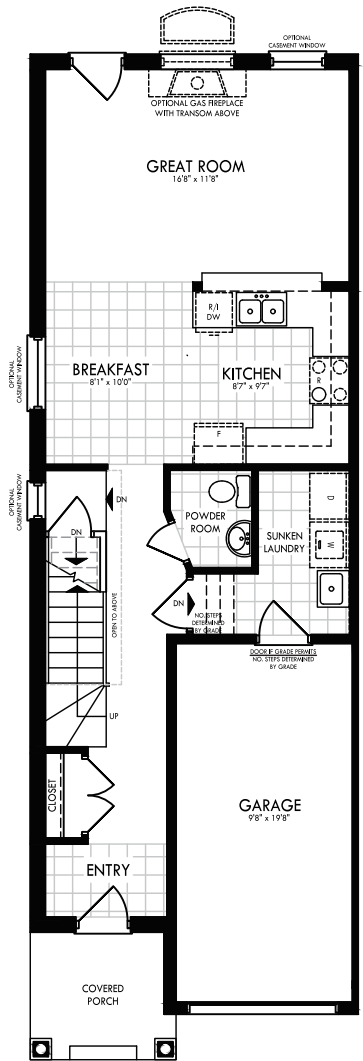

Elevation C and D

Elevation A and B

PROUDLY
BUILT BY

COUNTRYGREEN
HOMES

The Duke

From
1,570 sq.ft.

All plans and dimensions are approximate and subject to change at the discretion of the Vendor. Actual useable floor space may vary from stated floor area. E. & O.E.

The Duke

From **1,570 sq.ft.**

BASEMENT

MAIN FLOOR

SECOND FLOOR

OPTIONAL SECOND FLOOR

All plans and dimensions are approximate and subject to change at the discretion of the Vendor. Actual useable floor space may vary from stated floor area. E. & O.E.