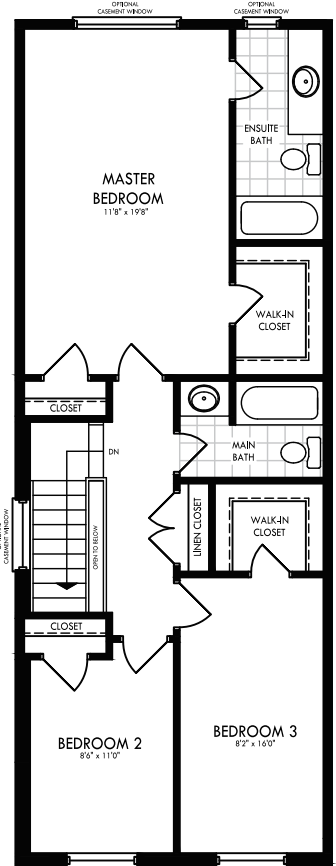

Elevation C and D

Elevation A and B

PROUDLY
BUILT BY

COUNTRYGREEN
HOMES

The Duke

From
1,570 sq.ft.

All plans and dimensions are approximate and subject to change at the discretion of the Vendor. Actual useable floor space may vary from stated floor area. E. & O.E.

The Duke

From **1,570 sq.ft.**

BASEMENT

MAIN FLOOR

SECOND FLOOR

OPTIONAL SECOND FLOOR

All plans and dimensions are approximate and subject to change at the discretion of the Vendor. Actual useable floor space may vary from stated floor area. E. & O.E.